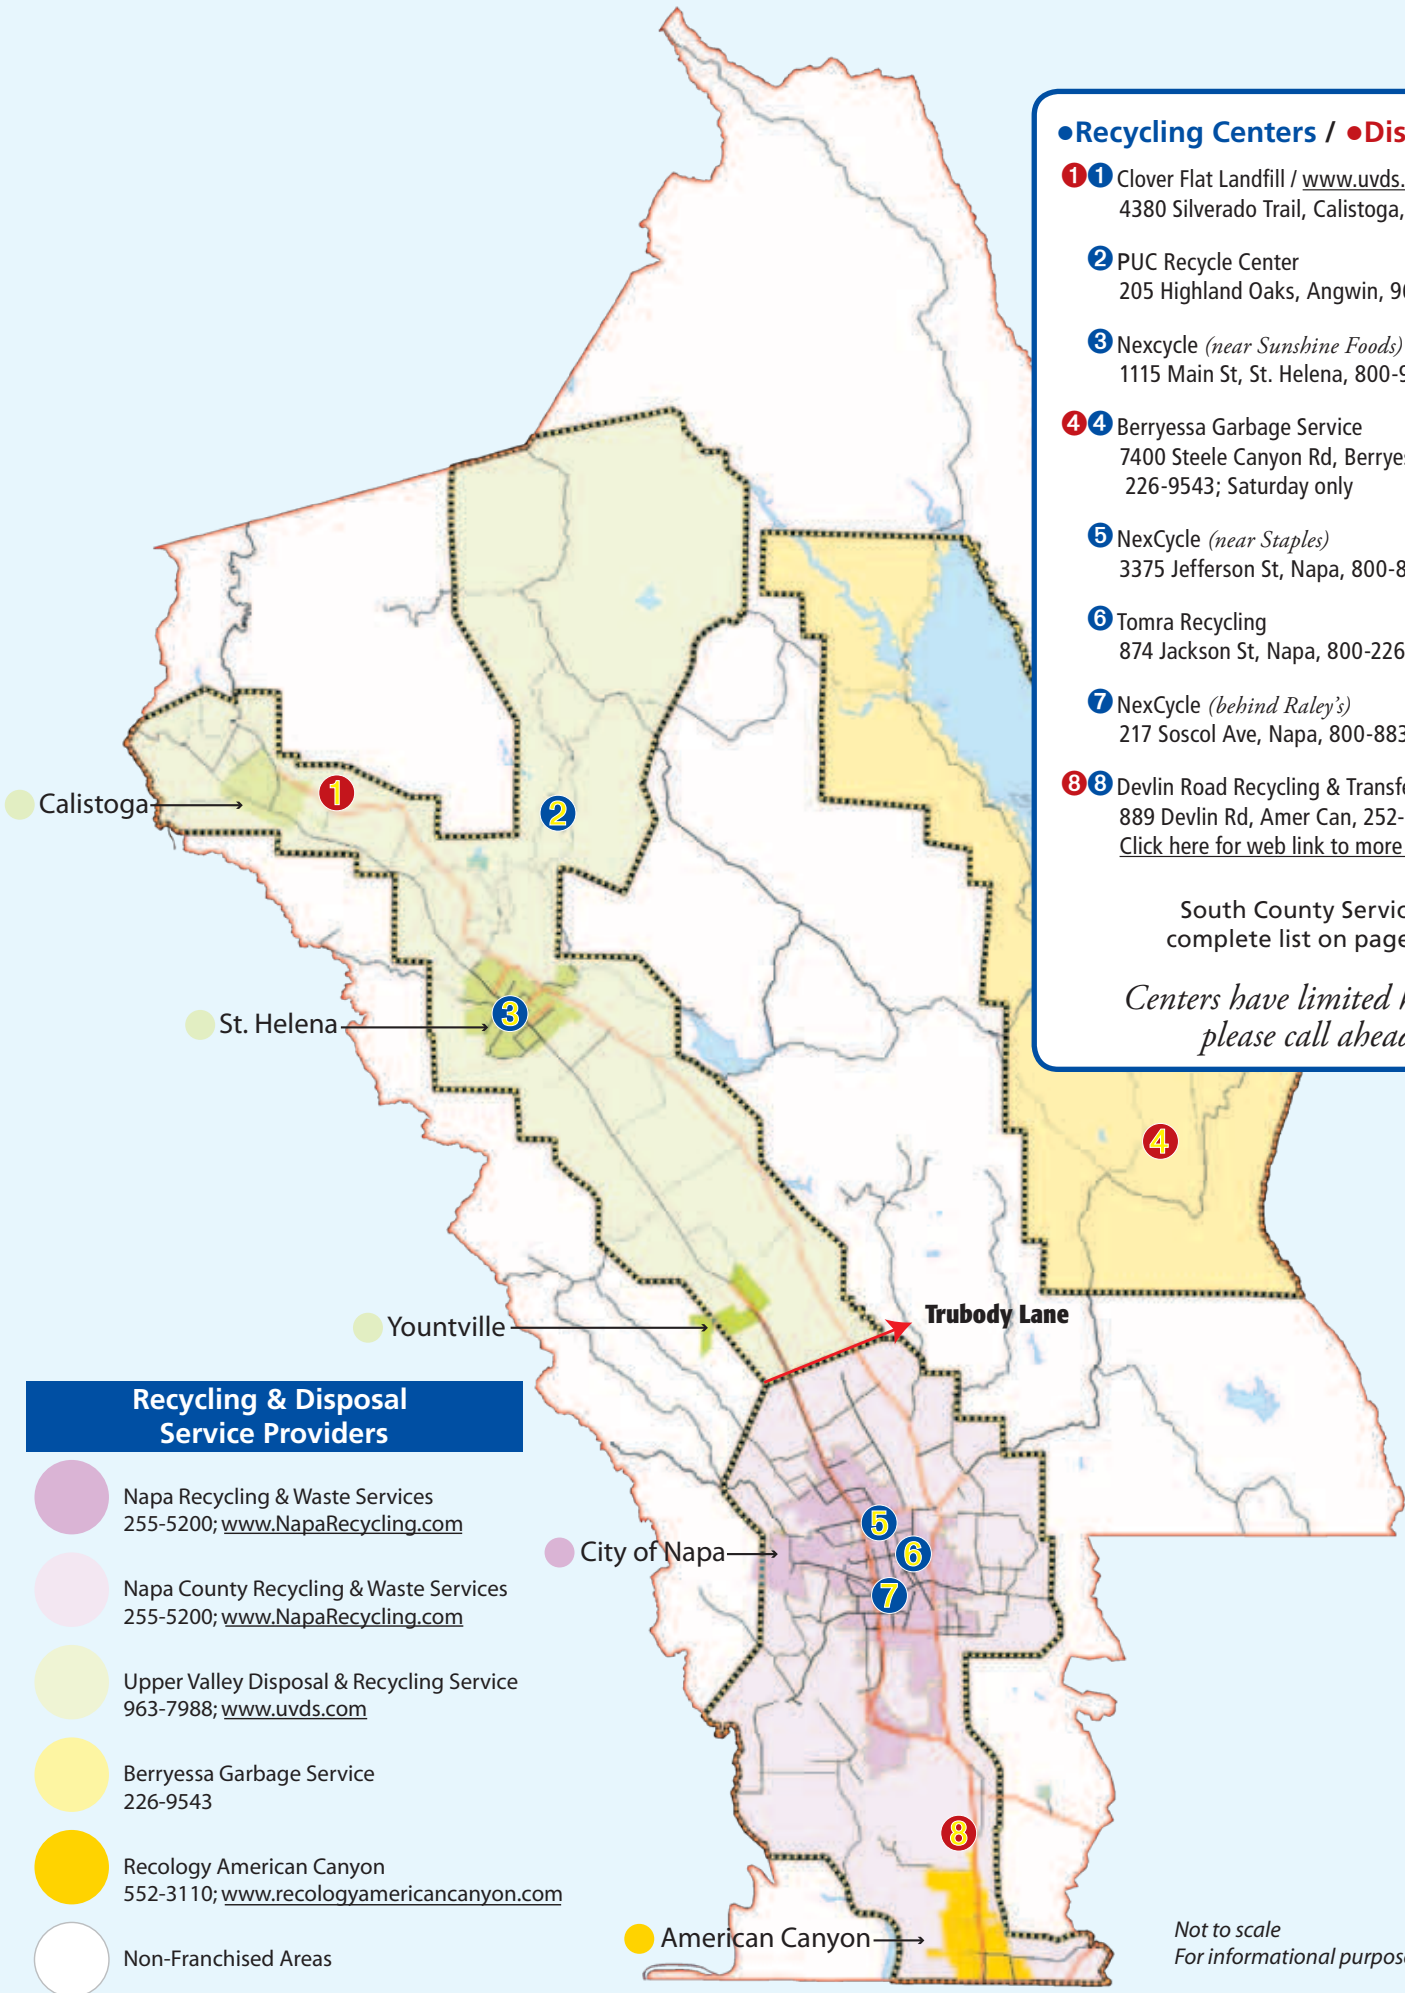

● Recycling Centers / ● Disposal Sites

- 1 Clover Flat Landfill / www.uvds.com
  4380 Silverado Trail, Calistoga, 963-7988
- 2 PUC Recycle Center
  205 Highland Oaks, Angwin, 965-7177
- 3 Nexcycle (near Sunshine Foods)
  1115 Main St, St. Helena, 800-969-2020
- 4 Berryessa Garbage Service
  7400 Steele Canyon Rd, Berryessa
  226-9543; Saturday only
- 5 NexCycle (near Staples)
  3375 Jefferson St, Napa, 800-883-2274
- 6 Tomra Recycling
  874 Jackson St, Napa, 800-226-2453
- 7 NexCycle (behind Raley's)
  217 Soscol Ave, Napa, 800-883-2274
- 8 Devlin Road Recycling & Transfer Station
  889 Devlin Rd, Amer Can, 252-0500
  [Click here for web link to more info](#)

South County Services:
complete list on page 22.

*Centers have limited hours –
please call ahead*

Recycling & Disposal Service Providers

- Napa Recycling & Waste Services
  255-5200; www.NapaRecycling.com
- Napa County Recycling & Waste Services
  255-5200; www.NapaRecycling.com
- Upper Valley Disposal & Recycling Service
  963-7988; www.uvds.com
- Berryessa Garbage Service
  226-9543
- Recology American Canyon
  552-3110; www.recologyamericancanyon.com
- Non-Franchised Areas

Not to scale
For informational purposes only