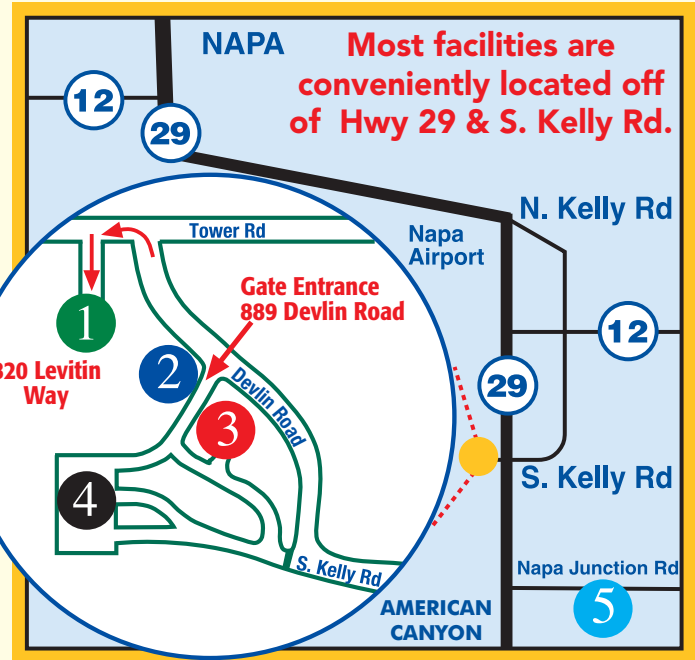

NAPA RECYCLING & COMPOSTING FACILITY

820 Levitin Way, American Canyon, 255-5200
Daily 8am–4pm

Low Fees and Everything Gets Recycled!

- Yardwaste (rolled sod, leaves, branches, grass)
- Wood (Non-treated wood with few nails. No painted wood or furniture, railroad ties or telephone poles)
- Clean Dirt (no rock/gravel)
- Concrete
- Sheetrock
- Tires (less than 22 inches)

2 DEVLIN ROAD REUSE & RECYCLE CENTER

889B Devlin Road, American Canyon, 258-9018 Daily 8:30am–3:30pm

Free drop-off and shop for reusable items in good condition. Items accepted: clothes, books, file cabinets, desks, doors, windows, tools, lawn & garden equipment.

BUYBACK & RECYCLING DROP-OFF:

aluminum, tin, plastic, glass, cardboard, mixed paper, & scrap metal are accepted.

3 HAZARDOUS WASTE COLLECTION FACILITY

889A Devlin Road, American Canyon, 800-984-9661
Every Friday & Saturday 9am–4pm

659 Napa Junction Road, American Canyon, 226-3950 M-F 8am–4pm & Sat 8am–11:30am

Items accepted: ferrous/non-ferrous scrap, metal pipe, and appliances. Restrictions apply for junk cars, please call for details. Depending on market value, Steel Mill Supply of Napa will pay for certain metal items.