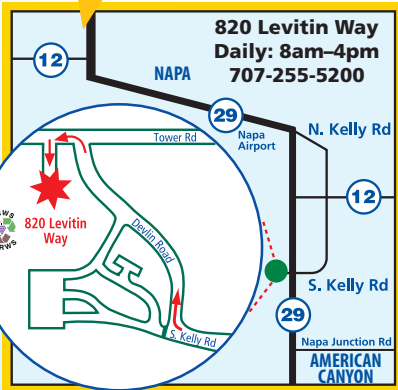

Napa Recycling & Composting Facility accepts

Anything with a Cord

FREE Year-Round!

Where does Napa's e-waste go?

To Electronics Recyclers International Inc in Fresno. ERI has multiple certifications from national and international organizations for managing products using the most environmentally sustainable technologies and practices. Learn more at www.electronicrecyclers.com