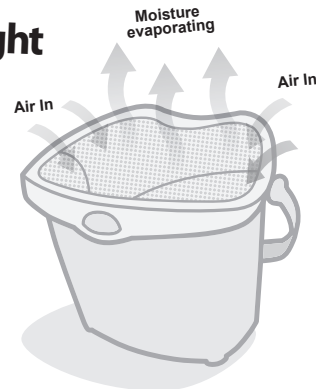

YOUR Sure-Close^{inc.} GUIDE

getting the most from your Sure-Close^{inc.} foodscrap collection container

MAXIMUM ODOR CONTROL

The Sure Close innovative lid design provides many advantages over other compost containers. The lid's small ventilation holes and interior airflow channels allow air to circulate through the container. Moisture evaporates out through the lid, which dries foodscraps and prevents odour-causing bacteria. Sure Close in-home compost container ensures :

- **Reduced odor**
- **No wet lid**
- **Reduced weight**