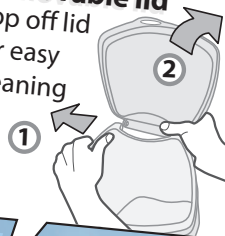

Removable lid

Pop off lid for easy cleaning

Interlocking seal

Ensures foodscraps stay in if accidentally dropped