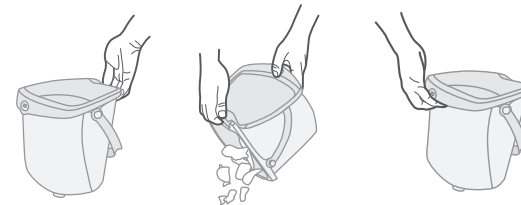

EASY TO FILL, CARRY, EMPTY & CLEAN

- **Stays closed if accidentally dropped!**
  Strong, rugged closure.

- **Stay up lid**
  Lid stays open at 90° making it easier to fill.

- **Easy to grasp & open**
  Large clasp is easy to manipulate.

- **Many grips**
  The lid can be gripped on all sides and on bottom for emptying.